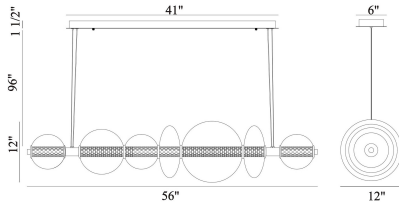

# ATOMO, 7-LIGHT 56IN INTEGRATED LED LINEAR CHANDELIER

## PRODUCT DETAILS

No.	:	46772-015
Product Color	:	CHROME
Product Material	:	METAL
Shade / Accent Colour	:	CLEAR
Shade / Accent Material	:	GLASS
Length	:	56"
Width	:	12"
Height	:	12"
Overall Height	:	99"
Weight	:	19.3LBS
Shade Height	:	4.7"
Shade Diameter	:	4.7"

## TECHNICAL DETAILS

Hanging Support Type	:	AIRCRAFT CABLE
Canopy / Backplate Length	:	41"
Canopy / Backplate Height	:	1.5"
Canopy / Backplate Width	:	6"
IP Rating	:	IP44
Location	:	DRY
Beam Angle	:	360