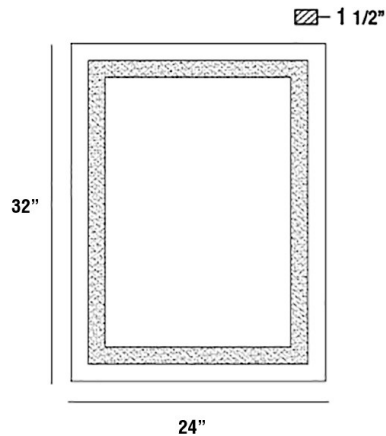

PROJECT INFORMATION

Job Name: Date: Type:

Comments: