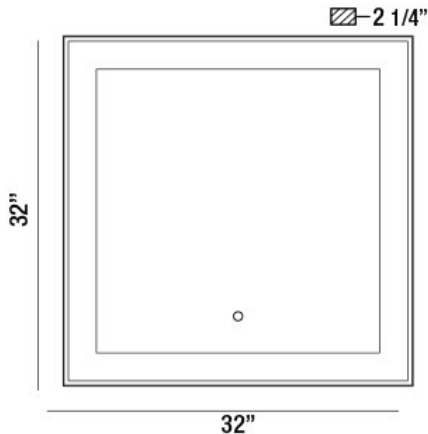

TECHNICAL DETAILS

Location Approval	:	DAMP
	:	

PROJECT INFORMATION

Job Name: Date: Type:

Comments: