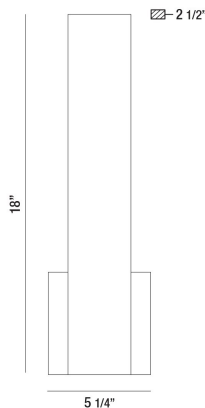

ANNETTE, WALL MOUNT

PRODUCT DETAILS

No.	:	35703-037
Product Color	:	CHAMPAGNE
Product Material	:	METAL
Shade / Accent Colour	:	WHITE
Shade / Accent Material	:	ACRYLIC
Width	:	5.25"
Height	:	18"
Ext	:	2.5"
Weight	:	2lbs

LIGHT SOURCE DETAILS

Light Source Type	:	INTEGRATED LED
Input Voltage	:	120V
Bulb Voltage	:	120V
Total Wattage	:	18W
Delivered Lumens	:	1540lm
Kelvin	:	3000K
CRI	:	90+
Dimmable	:	Yes

OPTIONS AVAILABLE

ITEM NO.	FINISH	SHADE
35703-013	WHITE	WHITE
35703-020	BLACK	WHITE
35703-037	CHAMPAGNE	WHITE
35703-044	GOLD	WHITE

TECHNICAL DETAILS

Canopy / Backplate Length	:	5.25"
Canopy / Backplate Height	:	0.25"
Canopy / Backplate Width	:	5.25"
Mounting	:	Up
Location	:	DRY
Approval	:	

PROJECT INFORMATION

 Job Name: Date: Type:

 Comments: