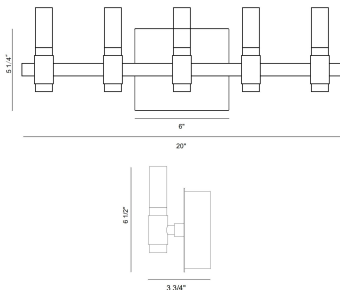

OPTIONS AVAILABLE

ITEM NO.	FINISH	SHADE
45236-013	Black & Brass	Frosted white
45236-022	Black & Nickel	Frosted white