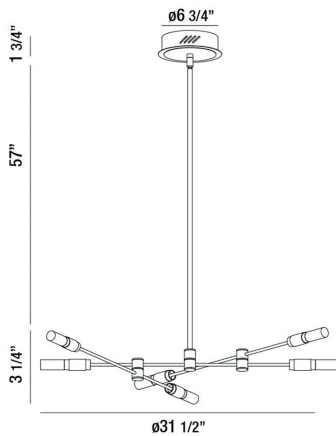

ALBANY, 32" CHANDELIER/SEMI-FLUSHMOUNT

PRODUCT DETAILS

No.	:	37050-016
Product Color	:	DEEP BLACK/BRASS
Product Material	:	METAL
Shade / Accent Material	:	ACRYLIC
Diameter	:	31.5"
Height	:	3.25"
Overall Height	:	62"
Weight	:	6.6lbs

LIGHT SOURCE DETAILS

Light Source Type	:	INTEGRATED LED
Input Voltage	:	120V
Bulb Voltage	:	120V
Socket Type	:	LED
Total Wattage	:	15W
Delivered Lumens	:	500lm
Kelvin	:	3000K
CRI	:	90+
Dimmable	:	Yes

OPTIONS AVAILABLE

ITEM NO.	FINISH	SHADE
37050-016	DEEP BLACK/BRASS	

TECHNICAL DETAILS

Hanging Support Type	:	ROD
Hanging Support Length	:	57"
Rods Included	:	3"+6"+12"+18"+18"
Canopy / Backplate Height	:	1.75"
Canopy / Backplate Dia.	:	6.75"
Location	:	DRY
Approval	:	Intertek
Title 24	:	Yes