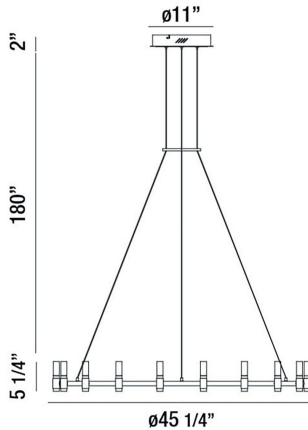

ALBANY, 46" ROUND CHANDELIER

PRODUCT DETAILS

No.	:	37044-015
Product Color	:	DEEP BLACK/BRASS
Product Material	:	METAL
Shade / Accent Material	:	ACRYLIC
Diameter	:	45.25"
Height	:	5.25"
Overall Height	:	187.25"
Weight	:	16.5lbs

LIGHT SOURCE DETAILS

Light Source Type	:	INTEGRATED LED
Input Voltage	:	120V
Bulb Voltage	:	120V
Socket Type	:	LED
Total Wattage	:	81W
Delivered Lumens	:	1840lm
Kelvin	:	3000K
CRI	:	90+
Dimmable	:	Yes

OPTIONS AVAILABLE

ITEM NO.	FINISH	SHADE
37044-015	DEEP BLACK/BRASS	

TECHNICAL DETAILS

Hanging Support Type	:	WIRE
Hanging Support Length	:	180"
Canopy / Backplate Height	:	2"
Canopy / Backplate Dia.	:	11"
Location	:	DRY
Title 24	:	Yes