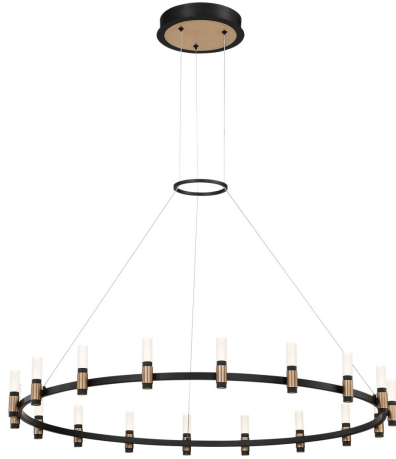

ALBANY, 46" ROUND CHANDELIER

PRODUCT DETAILS

No.	:	37044-015
Product Color	:	DEEP BLACK/BRASS
Product Material	:	METAL
Shade / Accent Material	:	ACRYLIC
Diameter	:	45.25"
Height	:	5.25"
Overall Height	:	187.25"
Weight	:	16.5lbs

LIGHT SOURCE DETAILS

Light Source Type	:	INTEGRATED LED
Input Voltage	:	120V
Bulb Voltage	:	120V
Socket Type	:	LED
Total Wattage	:	81W
Delivered Lumens	:	1840lm
Kelvin	:	3000K
CRI	:	90+
Dimmable	:	Yes

OPTIONS AVAILABLE

ITEM NO.	FINISH	SHADE
37044-015	DEEP BLACK/BRASS	

TECHNICAL DETAILS

Hanging Support Type	:	WIRE
Hanging Support Length	:	180"
Canopy / Backplate Height	:	2"
Canopy / Backplate Dia.	:	11"
Location	:	DRY
Title 24	:	Yes