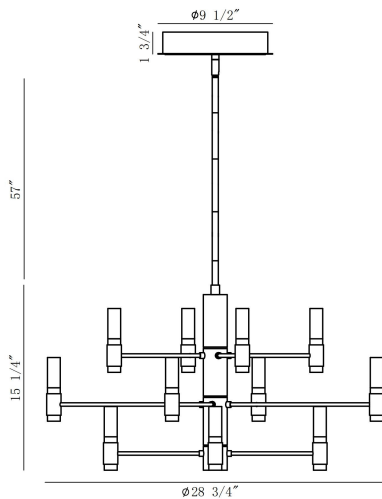

### PRODUCT DETAILS

No.	:	46353-016
Product Color	:	Black & Brass
Product Material	:	Iron
Shade / Accent Colour	:	Frosted white
Shade / Accent Material	:	Alu + acrylic
Diameter	:	31.25"
Height	:	75.25"
Overall Height	:	75.3"
Weight	:	16lbs

### TECHNICAL DETAILS

Light Direction	:	Up and Down
Hanging Support Type	:	ROD
Hanging Support Length	:	57"
Rods Included	:	Yes
Canopy / Backplate Length	:	7"
Canopy / Backplate Height	:	1.75"
Canopy / Backplate Width	:	6.25"
Location	:	Dry