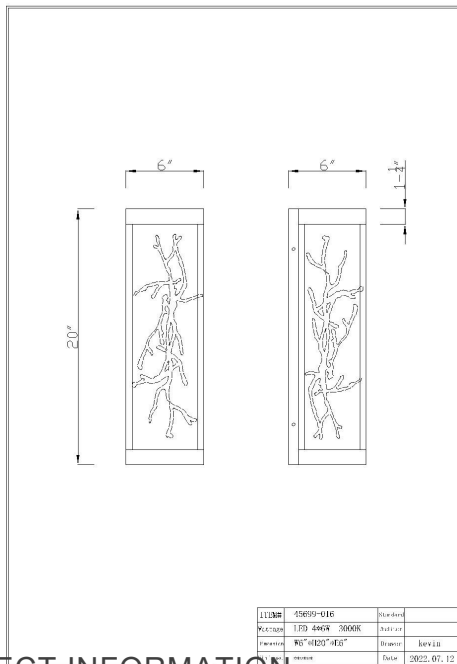

AERIE, AERIE, 4LT LED SCONCE, S

PRODUCT DETAILS

No.	:	45699-016
Product Color	:	Black and Gold
Product Material	:	Iron
Shade / Accent Colour	:	Gold
Shade / Accent Material	:	Iron
Width	:	6"
Height	:	20"
Overall Height	:	20"
Ext	:	6"
Weight	:	12.3lbs
Shade Length	:	16"
Shade Width	:	6"
Shade Height	:	4"

LIGHT SOURCE DETAILS

Light Source Type	:	INTEGRATED LED
Input Voltage	:	120V
Bulb Voltage	:	120V
Socket Type	:	LED
Total Wattage	:	24W
Delivered Lumens	:	450lm
Kelvin	:	3000K
CRI	:	90+
Dimmable	:	Yes

OPTIONS AVAILABLE

ITEM NO.	FINISH	SHADE
45699-016	Black and Gold	Gold
45699-023	BLACK	SILVER

TECHNICAL DETAILS

Light Direction	:	Up and Down
Canopy / Backplate Length	:	20"
Canopy / Backplate Height	:	1"
Canopy / Backplate Width	:	6"
Driver	:	No
IP Rating	:	IP65
Location	:	Wet
Approval	:	