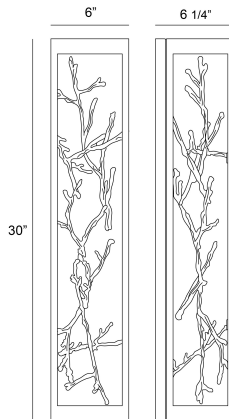

AERIE, 4LT LED WALL SCONCE

PRODUCT DETAILS

No.	:	38639-029
Product Color	:	BLACK/SILVER
Product Material	:	METAL
Shade / Accent Material	:	~
Width	:	6"
Height	:	30"
Ext	:	6.25"
Weight	:	16.8lbs

LIGHT SOURCE DETAILS

Light Source Type	:	INTEGRATED LED
Input Voltage	:	120V
Bulb Voltage	:	120V
Socket Type	:	LED
Total Wattage	:	24W
Delivered Lumens	:	310lm
Kelvin	:	3000K
CRI	:	90+
Dimmable	:	Yes

OPTIONS AVAILABLE

ITEM NO.	FINISH	SHADE
38639-012	BLACK	GOLD
38639-029	BLACK/SILVER	

TECHNICAL DETAILS

Canopy / Backplate Length	:	30"
Canopy / Backplate Height	:	0.75"
Canopy / Backplate Width	:	6.25"
Location	:	DRY
Approval	:	
Title 24	:	Yes

PROJECT INFORMATION

Job Name: Date: Type:

Comments: