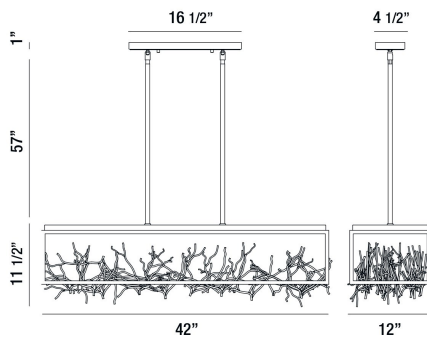

AERIE, 8-LIGHT RECTANGULAR LED CHANDELIER

PRODUCT DETAILS

No.	:	35642-023
Product Color	:	BLACK/SILVER
Product Material	:	METAL
Shade / Accent Material	:	~
Length	:	42"
Width	:	12"
Height	:	11.5"
Overall Height	:	68"
Weight	:	40.4lbs

ITEM NO.	FINISH	SHADE
35642-015	BRONZE	GOLD
35642-023	BLACK/SILVER	

TECHNICAL DETAILS

Hanging Support Type	:	ROD
Hanging Support Length	:	57"
Rods Included	:	3"+6"+12"+18"+18"
Canopy / Backplate Length	:	16.5"
Canopy / Backplate Height	:	1"
Canopy / Backplate Width	:	4.5"
Location	:	DRY
Approval	:	