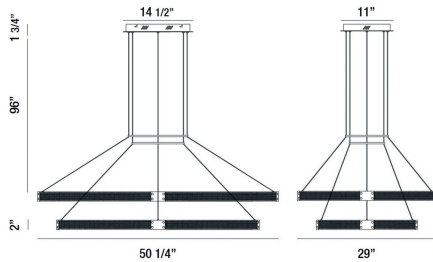

### PRODUCT DETAILS

No.	:	37061-012
Product Color	:	MATTE BLACK/GOLD
Product Material	:	METAL
Shade / Accent Material	:	METAL
Length	:	50.25"
Width	:	29"
Height	:	2"
Overall Height	:	96"
Weight	:	31.1lbs

### TECHNICAL DETAILS

Hanging Support Type	:	WIRE
Hanging Support Length	:	96"
Canopy / Backplate Length	:	14.5"
Canopy / Backplate Height	:	1.75"
Canopy / Backplate Width	:	11"
Location	:	DRY
Approval	:	
Title 24	:	Yes