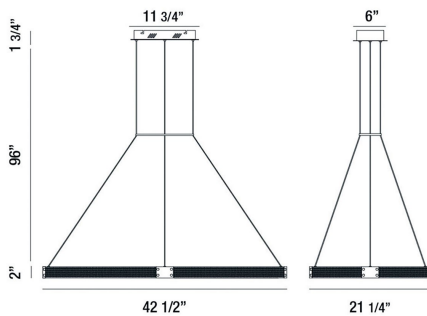

ADMIRAL, RECTANGULAR LED CHANDELIER

PRODUCT DETAILS

No.	:	37060-015
Product Color	:	MATTE BLACK/GOLD
Product Material	:	METAL
Shade / Accent Material	:	METAL
Length	:	42.5"
Width	:	21.25"
Height	:	2"
Overall Height	:	96"
Weight	:	13.9lbs

ITEM NO.	FINISH	SHADE
37060-015	MATTE BLACK/GOLD	

TECHNICAL DETAILS

Hanging Support Type	:	WIRE
Hanging Support Length	:	96"
Canopy / Backplate Length	:	11.75"
Canopy / Backplate Height	:	1.75"
Canopy / Backplate Width	:	6"
Location	:	DRY
Approval	:	
Title 24	:	Yes