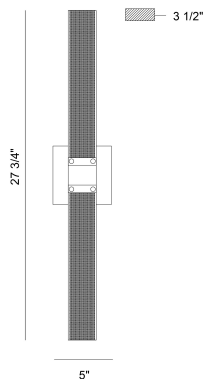

ADMIRAL, LARGE LED WALL SCONCE

PRODUCT DETAILS

No.	:	38004-018
Product Color	:	MATTE BLACK/GOLD
Product Material	:	METAL
Shade / Accent Colour	:	FROSTED
Shade / Accent Material	:	~
Width	:	5"
Height	:	27.75"
Ext	:	3.75"
Weight	:	5.5lbs

ITEM NO.	FINISH	SHADE
38004-018	MATTE BLACK/GOLD	FROSTED

TECHNICAL DETAILS

Canopy / Backplate Length	:	5"
Canopy / Backplate Height	:	1.5"
Canopy / Backplate Width	:	5"
Location	:	DAMP
Approval	:	
Title 24	:	Yes