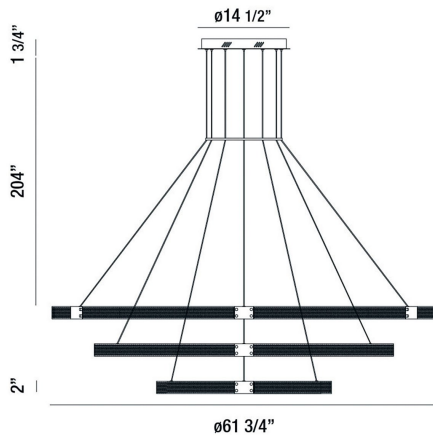

### PRODUCT DETAILS

No.	:	37056-018
Product Color	:	MATTE BLACK/GOLD
Product Material	:	METAL
Shade / Accent Material	:	METAL
Diameter	:	61.75"
Height	:	2"
Overall Height	:	204"
Weight	:	55.1lbs

### TECHNICAL DETAILS

Hanging Support Type	:	WIRE
Hanging Support Length	:	204"
Canopy / Backplate Height	:	1.75"
Canopy / Backplate Dia.	:	14.5"
Location	:	DRY
Approval	:	
Title 24	:	Yes