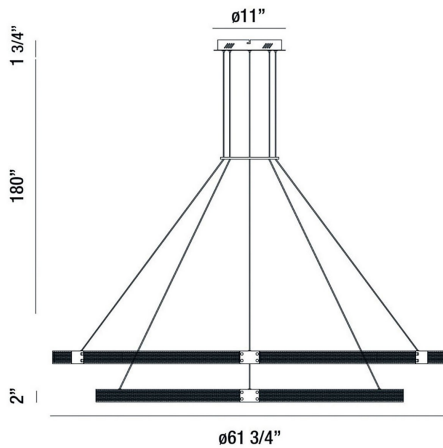

## ADMIRAL, 62" 2-TIER ROUND CHANDELIER

### PRODUCT DETAILS

No.	:	37384-012
Product Color	:	MATTE BLACK/GOLD
Product Material	:	METAL
Shade / Accent Material	:	METAL
Diameter	:	61.75"
Height	:	2"
Overall Height	:	183.75"
Weight	:	51lbs

### TECHNICAL DETAILS

Hanging Support Type	:	WIRE
Hanging Support Length	:	180"
Canopy / Backplate Height	:	1.75"
Canopy / Backplate Dia.	:	11"
Location	:	DRY
Approval	:	
Title 24	:	Yes