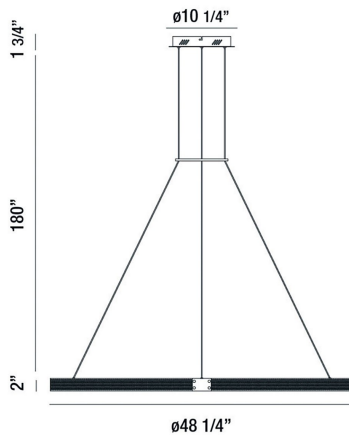

ADMIRAL, MEDIUM LED CHANDELIER

PRODUCT DETAILS

No.	:	37054-014
Product Color	:	MATTE BLACK/GOLD
Product Material	:	METAL
Shade / Accent Material	:	METAL
Diameter	:	48.25"
Height	:	2"
Overall Height	:	180"
Weight	:	18.3lbs

LIGHT SOURCE DETAILS

Light Source Type	:	INTEGRATED LED
Input Voltage	:	120V
Bulb Voltage	:	120V
Socket Type	:	LED
Total Wattage	:	71W
Delivered Lumens	:	1200lm
Kelvin	:	3000K
CRI	:	90+
Dimmable	:	Yes

OPTIONS AVAILABLE

ITEM NO.	FINISH	SHADE
37054-014	MATTE BLACK/GOLD	

TECHNICAL DETAILS

Hanging Support Type	:	WIRE
Hanging Support Length	:	180"
Canopy / Backplate Height	:	1.75"
Canopy / Backplate Dia.	:	10.25"
Location	:	DRY
Approval	:	
Title 24	:	Yes