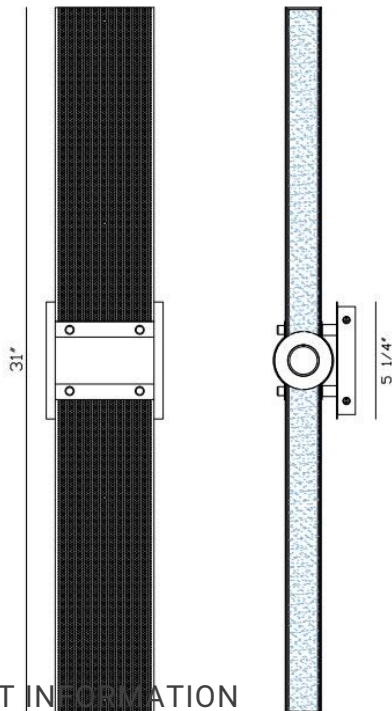

ADMIRAL, LG OUTDOOR LED WALL SCONCE

PRODUCT DETAILS

No.	:	42711-018
Product Color	:	BLACK+GOLD
Product Material	:	IRON + ALUMINUM
Shade / Accent Colour	:	WHITE PC
Shade / Accent Material	:	PC
Width	:	5.25"
Height	:	31"
Ext	:	3.75"

LIGHT SOURCE DETAILS

Light Source Type	:	INTEGRATED LED
Input Voltage	:	120V
Bulb Voltage	:	120V
Socket Type	:	LED
Total Wattage	:	60W
Initial Lumens	:	780lm
Kelvin	:	3000K
CRI	:	90
Dimmable	:	Yes

OPTIONS AVAILABLE

ITEM NO. 42711-018	FINISH BLACK+GOLD	SHADE WHITE PC
------------------------------	-----------------------------	--------------------------

TECHNICAL DETAILS

Canopy / Backplate Length	:	5.25"
Canopy / Backplate Height	:	0.5"
Canopy / Backplate Width	:	5.25"
Location	:	WET
Approval	:	