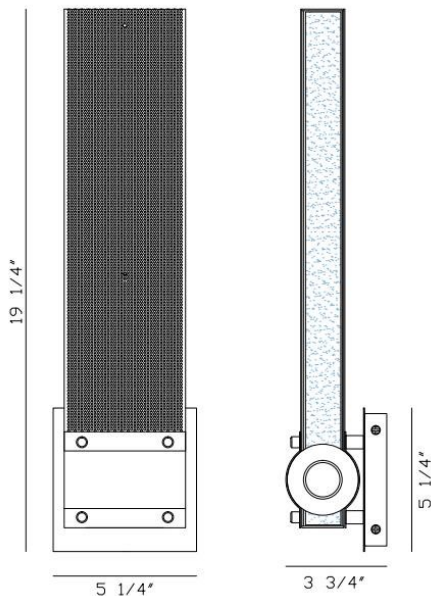

ADMIRAL, LED OUTDOOR WALL SCONCE

PRODUCT DETAILS

No.	:	42710-011
Product Color	:	BLACK + GOLD
Product Material	:	IRON + ALUMINUM
Shade / Accent Colour	:	WHITE PC
Shade / Accent Material	:	PC
Width	:	5.25"
Height	:	19.25"
Ext	:	3.75"

LIGHT SOURCE DETAILS

Light Source Type	:	INTEGRATED LED
Input Voltage	:	120V
Bulb Voltage	:	120V
Socket Type	:	LED
Total Wattage	:	30W
Initial Lumens	:	340lm
Kelvin	:	3000K
CRI	:	90
Dimmable	:	Yes

OPTIONS AVAILABLE

ITEM NO.	FINISH	SHADE
42710-011	BLACK + GOLD	WHITE PC

TECHNICAL DETAILS

Canopy / Backplate Length	:	5.25"
Canopy / Backplate Height	:	1.25"
Canopy / Backplate Width	:	5.25"
Location	:	WET
Approval	:	

PROJECT INFORMATION