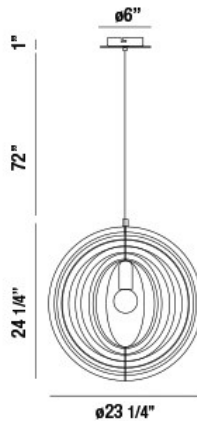

ABRUZZO, 23" ROUND PENDANT

PRODUCT DETAILS

No.	:	31872-010
Product Color	:	WOOD
Product Material	:	METAL
Shade / Accent Colour	:	NATURAL WOOD
Shade / Accent Material	:	WOOD
Diameter	:	23.25"
Height	:	24.25"
Overall Height	:	97.25"
Weight	:	4.8lbs

LIGHT SOURCE DETAILS

Number of Bulbs	:	1
Light Source	:	Incandescent
Light Source Type	:	A19
Input Voltage	:	120V
Bulb Voltage	:	120V
Socket Type	:	E26
Wattage	:	60W
Total Wattage	:	60W
Bulb Included	:	No
Dimmable	:	Yes

OPTIONS AVAILABLE

ITEM NO.	FINISH	SHADE
31872-010	WOOD	NATURAL WOOD
31872-017	WEATHERED GREY	WEATHERED GREY

TECHNICAL DETAILS

Hanging Support Type	:	WIRE
Hanging Support Length	:	72"
Canopy / Backplate Height	:	1"
Canopy / Backplate Dia.	:	6"
Location	:	DRY
Approval	:	