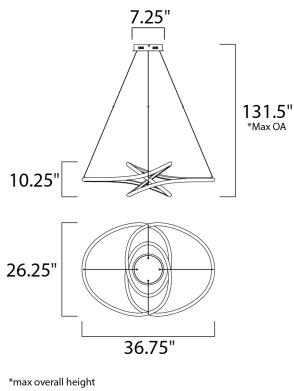

**PRODUCT DESCRIPTION**

Arched Matte White aluminum channel is artfully formed into unique lighting sculptures. Two rows of LEDs are used to double the light output but are fully dimmable for your comfort level.

**MEASUREMENTS**

- DIMENSION : 36.75" L x 26.25" W x 10.25" H
- MAX OAH : 131.5" OAH
- CANOPY : 7.25" W x 1.75" H x 7.75" L
- HANGING WEIGHT : 9.02 lb

**LAMPING**

- INPUT VOLTAGE : 120-277V
- LUMENS : 4,620 Rated (2,970 Del.)
- BULB : 1 x 66W LED PCB Integrated , 66W Total
- BULB INCLUDED : (Integrated)
- DIMMABLE : Only at 120V with ELV
- CRI : 90+ CRI
- COLOR\_TEMP : 3000K