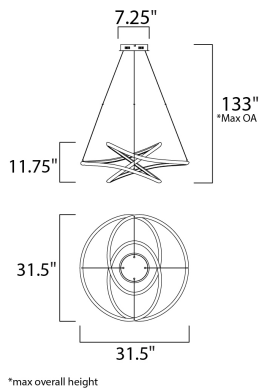

PRODUCT DESCRIPTION

Arched Matte White aluminum channel is artfully formed into unique lighting sculptures. Two rows of LEDs are used to double the light output but are fully dimmable for your comfort level.

MEASUREMENTS

DIMENSION : 31.5" L x 31.5" W x 11.75" H
 MAX OAH : 133" OAH
 CANOPY : 7.25" W x 1.75" H x 7.75" L
 HANGING WEIGHT : 8.58 lb

LAMPING

INPUT VOLTAGE : 120-277V
 LUMENS : 5,775 Rated (3,713 Del.)
 BULB : 1 x 83W LED PCB Integrated , 83W Total
 BULB INCLUDED : (Integrated)
 DIMMABLE : Only at 120V with ELV
 CRI : 90+ CRI
 COLOR_TEMP : 3000K