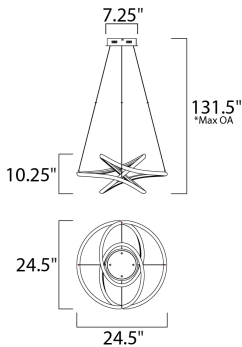

**PRODUCT DESCRIPTION**

Arched Matte White aluminum channel is artfully formed into unique lighting sculptures. Two rows of LEDs are used to double the light output but are fully dimmable for your comfort level.

\*max overall height

**MEASUREMENTS**

- DIMENSION : 24.5" L x 24.5" W x 10.25" H
- MAX OAH : 131.5" OAH
- CANOPY : 7.25" W x 2" H x 7.25" L
- HANGING WEIGHT : 6.6 lb

**LAMPING**

- INPUT VOLTAGE : 120-277V
- LUMENS : 3,640 Rated (2,340 Del.)
- BULB : 1 x 52W LED PCB Integrated , 52W Total
- BULB INCLUDED : (Integrated)
- DIMMABLE : Only at 120V with ELV
- CRI : 90+ CRI
- COLOR\_TEMP : 3000K