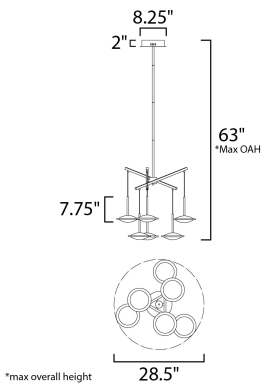

**MEASUREMENTS**

- DIMENSION : 28.5" L x 28.5" W x 7.75" H
- MAX OAH : 63" OAH
- CANOPY : 8.25" W x 2" H x 8.25" L
- HANGING WEIGHT : 12.76 lb

**LAMPING**

- INPUT VOLTAGE : 120V
- LUMENS : 3,500 Rated (2,670 Del.)
- BULB : 6 x 8W LED PCB Integrated , 53W Total
- BULB INCLUDED : (Integrated)
- DIMMABLE : Triac CL
- CRI : 80+ CRI
- COLOR\_TEMP : 3000K