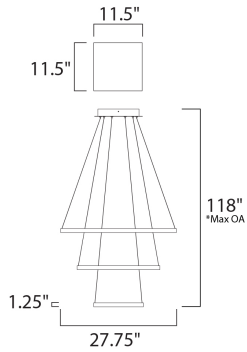

*max overall height

MEASUREMENTS

DIMENSION : 27.75" L x 27.75" W x 1.25" H
 MAX OAH : 120" OAH
 CANOPY : 11.5" W x 1.75" H x 11.5" L
 HANGING WEIGHT : 11.3 lb

LAMPING

INPUT VOLTAGE : 120V
 LUMENS : 7,000 Rated
 BULB : 3 x 100W LED PCB Integrated , 100W Total
 BULB INCLUDED : (Integrated)
 DIMMABLE : Triac CL
 CRI : 80+ CRI
 COLOR_TEMP : 3000K