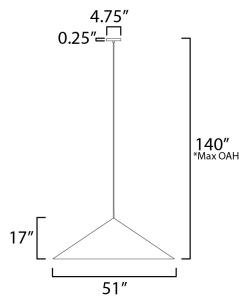

*max overall height

MEASUREMENTS

DIMENSION	: 51" L x 51" W x 17" H
MAX OAH	: 140" OAH
CANOPY	: 4.75" W x 0.25" H x 4.75" L
HANGING WEIGHT	: 51.6 lb

LAMPING

INPUT VOLTAGE	: 120V
LUMENS	: 1,600 Rated (1,440 Del.)
BULB	: 1 x 16W LED E26 Medium , 16W Total
BULB INCLUDED	: (Included)
DIMMABLE	: Y
CRI	: 90 CRI
COLOR_TEMP	: 3000K