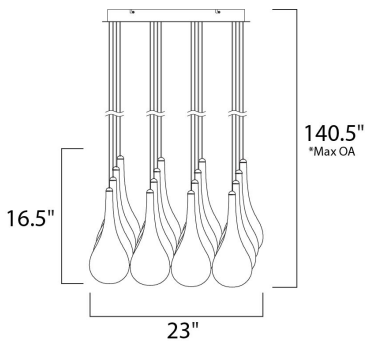

PRODUCT DESCRIPTION

The new Larmes features an extended profile Clear glass shade that screws on to a Satin Nickel mount. Long life G4 LED offers considerable light with dimming capabilities.

*max overall height

MEASUREMENTS

DIMENSION : 24.75" L x 23" W x 16.5" H
 MAX OAH : 130" OAH
 HANGING WEIGHT : 25.96 lb

LAMPING

INPUT VOLTAGE : 120V
 LUMENS : 1,680 Rated
 BULB : 16 x 1.5W LED 12V G4 , 24W Total
 BULB INCLUDED : (Included)
 DIMMABLE : Electronic Low Voltage (ELV)
 CRI : 80+ CRI
 COLOR_TEMP : 3000K