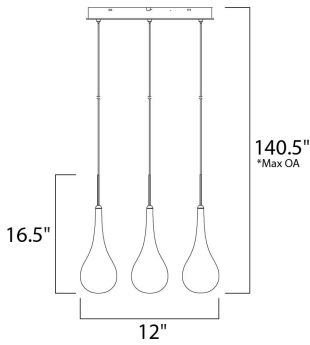

PRODUCT DESCRIPTION

The new Larmes features an extended profile Clear glass shade that screws on to a Satin Nickel mount. Long life G4 LED offers considerable light with dimming capabilities.

*max overall height

MEASUREMENTS

- DIMENSION : 12" L x 12" W x 16.5" H
- MAX OAH : 140.5" OAH
- CANOPY : 16.33" W x 1" H x 16.33" L
- HANGING WEIGHT : 13.5 lb

LAMPING

- INPUT VOLTAGE : 120V
- LUMENS : 945 Rated
- BULB : 9 x 1.5W LED 12V G4 , 14W Total
- BULB INCLUDED : (Included)
- DIMMABLE : Electronic Low Voltage (ELV)
- CRI : 80+ CRI
- COLOR_TEMP : 3000K