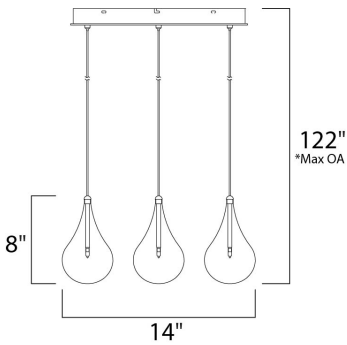

PRODUCT DESCRIPTION

A simple idea gracefully executed in the Larmes collection. Row upon row of Clear oversized teardrops, mounted onto an extended Polished Chrome lamp holder that supports xenon lamps, sets the stage. Individually adjustable drops for custom stagger effects allow for dramatic impact. An added benefit of each drop being aircraft cable-suspended, is the ability to adjust the overall height of the piece to fit the space. The final result is stark and stunning.

*max overall height

MEASUREMENTS

- DIMENSION : 14" L x 14" W x 8" H
- MAX OAH : 122" OAH
- CANOPY : 12.25" W x 1.5" H x 12.25" L
- HANGING WEIGHT : 5.29 lb

LAMPING

- INPUT VOLTAGE : V
- LUMENS : 1,080 Rated
- BULB : 9 x 10W Xenon 12V G4 , 90W Total
- BULB INCLUDED : (Included)
- DIMMABLE : Electronic Low Voltage (ELV)
- COLOR_TEMP : 2900K