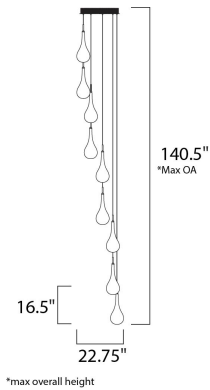

**PRODUCT DESCRIPTION**

The new Larmes features an extended profile Clear glass shade that screws on to a Satin Nickel mount. Long life G4 LED offers considerable light with dimming capabilities.

**MEASUREMENTS**

DIMENSION : 22.75" L x 22.75" W x 16.5" H  
 MAX OAH : 140.5" OAH  
 HANGING WEIGHT : 15.62 lb

**LAMPING**

INPUT VOLTAGE : 120V  
 LUMENS : 864 Rated  
 BULB : 9 x 1.5W LED 12V G4 , 14W Total  
 BULB INCLUDED : (Included)  
 DIMMABLE : Electronic Low Voltage (ELV)  
 CRI : 80+ CRI  
 COLOR\_TEMP : 3000K