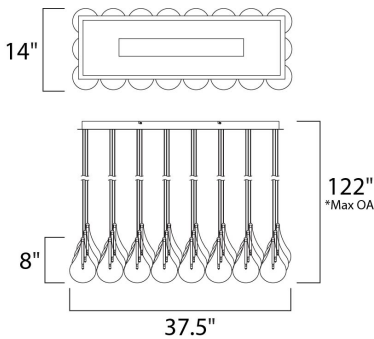

PRODUCT DESCRIPTION

A simple idea gracefully executed in the Larmes collection. Row upon row of Clear oversized teardrops, mounted onto an extended Polished Chrome lamp holder that supports xenon lamps, sets the stage. Individually adjustable drops for custom stagger effects allow for dramatic impact. An added benefit of each drop being aircraft cable-suspended, is the ability to adjust the overall height of the piece to fit the space. The final result is stark and stunning.

*max overall height

MEASUREMENTS

DIMENSION : 37.5" L x 14" W x 8" H
 MAX OAH : 122" OAH
 CANOPY : 12.25" W x 1.5" H x 35.75" L
 HANGING WEIGHT : 20.06 lb

LAMPING

INPUT VOLTAGE : V
 LUMENS : 2,880 Rated
 BULB : 24 x 10W Xenon 12V G4 , 240W Total
 BULB INCLUDED : (Included)
 DIMMABLE : Electronic Low Voltage (ELV)
 COLOR_TEMP : 2900K