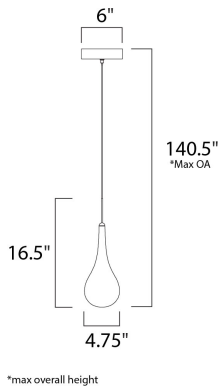

**PRODUCT DESCRIPTION**

The new Larmes features an extended profile Clear glass shade that screws on to a Satin Nickel mount. Long life G4 LED offers considerable light with dimming capabilities.

**MEASUREMENTS**

DIMENSION : 4.75" L x 4.75" W x 11" H  
 MAX OAH : 140.5" OAH  
 HANGING WEIGHT : 1.43 lb

**LAMPING**

INPUT VOLTAGE : 120V  
 LUMENS : 105 Rated  
 BULB : 1 x 1.5W LED 12V G4 , 2W Total  
 BULB INCLUDED : (Included)  
 DIMMABLE : Electronic Low Voltage (ELV)  
 CRI : 80+ CRI  
 COLOR\_TEMP : 3000K