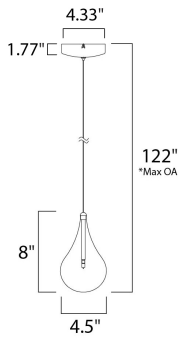

**PRODUCT DESCRIPTION**

A simple idea gracefully executed in the Larmes collection. Row upon row of Clear oversized teardrops, mounted onto an extended Polished Chrome lamp holder that supports xenon lamps, sets the stage. Individually adjustable drops for custom stagger effects allow for dramatic impact. An added benefit of each drop being aircraft cable-suspended, is the ability to adjust the overall height of the piece to fit the space. The final result is stark and stunning.

\*max overall height

**MEASUREMENTS**

DIMENSION : 4.5" L x 4.5" W x 8" H  
 MAX OAH : 122" OAH  
 HANGING WEIGHT : 1.32 lb

**LAMPING**

INPUT VOLTAGE : V  
 LUMENS : 320 Rated  
 BULB : 1 x 20W Xenon 12V G4 , 20W Total  
 BULB INCLUDED : (Included)  
 DIMMABLE : Electronic Low Voltage (ELV)  
 COLOR\_TEMP : 2900K