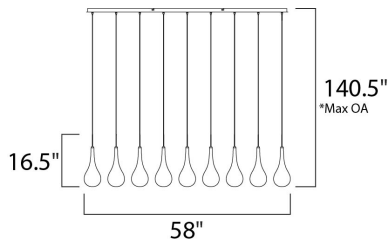

PRODUCT DESCRIPTION

The new Larmes features an extended profile Clear glass shade that screws on to a Satin Nickel mount. Long life G4 LED offers considerable light with dimming capabilities.

MEASUREMENTS

DIMENSION : 58" L x 4.5" W x 16.5" H
 MAX OAH : 140.5" OAH
 HANGING WEIGHT : 14.08 lb

LAMPING

INPUT VOLTAGE : 120V
 LUMENS : 864 Rated
 BULB : 9 x 1.50W LED 12V G4 , 14W Total
 BULB INCLUDED : (Included)
 DIMMABLE : Electronic Low Voltage (ELV)
 CRI : 80+ CRI
 COLOR_TEMP : 3000K

*max overall height

FINISHES OPTION

GLASS

Clear 18

MATERIAL

Glass, Steel

RATINGS

cETLus
 Dry Location