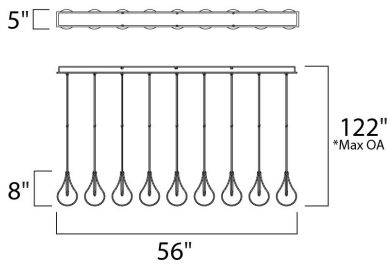

PRODUCT DESCRIPTION

A simple idea gracefully executed in the Larmes collection. Row upon row of Clear oversized teardrops, mounted onto an extended Polished Chrome lamp holder that supports xenon lamps, sets the stage. Individually adjustable drops for custom stagger effects allow for dramatic impact. An added benefit of each drop being aircraft cable-suspended, is the ability to adjust the overall height of the piece to fit the space. The final result is stark and stunning.

*max overall height

MEASUREMENTS

DIMENSION : 56" L x 5" W x 8" H
 MAX OAH : 122" OAH
 CANOPY : 5" W x 1.5" H x 56" L
 HANGING WEIGHT : 11.24 lb

LAMPING

INPUT VOLTAGE : V
 LUMENS : 2,880 Rated
 BULB : 9 x 20W Xenon 12V G4 , 180W Total
 BULB INCLUDED : (Included)
 DIMMABLE : Electronic Low Voltage (ELV)
 COLOR_TEMP : 2900K