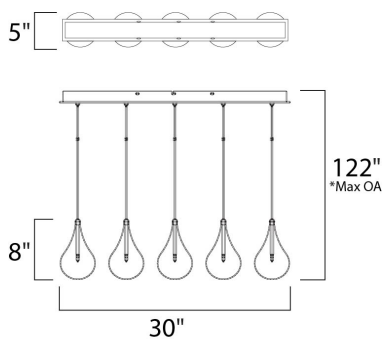

**PRODUCT DESCRIPTION**

A simple idea gracefully executed in the Larmes collection. Row upon row of Clear oversized teardrops, mounted onto an extended Polished Chrome lamp holder that supports xenon lamps, sets the stage. Individually adjustable drops for custom stagger effects allow for dramatic impact. An added benefit of each drop being aircraft cable-suspended, is the ability to adjust the overall height of the piece to fit the space. The final result is stark and stunning.

\*max overall height

**MEASUREMENTS**

DIMENSION : 30" L x 5" W x 8" H  
 MAX OAH : 122" OAH  
 CANOPY : 5" W x 1.5" H x 30.25" L  
 HANGING WEIGHT : 6.82 lb

**LAMPING**

INPUT VOLTAGE : V  
 LUMENS : 1,600 Rated  
 BULB : 5 x 20W Xenon 12V G4 , 100W Total  
 BULB INCLUDED : (Included)  
 DIMMABLE : Electronic Low Voltage (ELV)  
 COLOR\_TEMP : 2900K