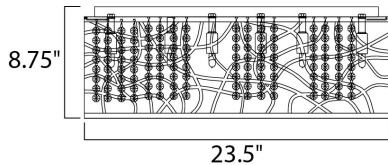

MEASUREMENTS

DIMENSION : 23.5" W x 8.75" H
 HANGING WEIGHT : 14.74 lb

LAMPING

INPUT VOLTAGE : 120V
 LUMENS : 4,960 Rated
 BULB : 9 x 2.9W LED G9 , 26W Total
 BULB INCLUDED : (Included)
 DIMMABLE : Yes
 CRI : 80+ CRI
 COLOR_TEMP : 2700K