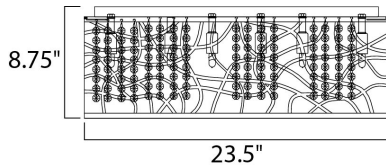

MEASUREMENTS

DIMENSION : 23.5" W x 8.75" H
 HANGING WEIGHT : 14.74 lb

LAMPING

INPUT VOLTAGE : 120V
 LUMENS : 4,960 Rated
 BULB : 9 x 2.9W LED G9 , 26W Total
 BULB INCLUDED : (Included)
 DIMMABLE : Yes
 CRI : 80+ CRI
 COLOR_TEMP : 2700K