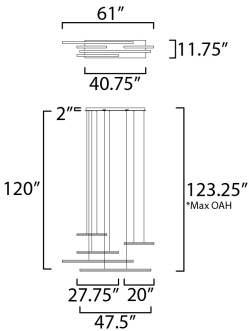

PRODUCT DESCRIPTION

Minimalist batons of extruded Black aluminum are fitted with V shaped acrylic diffusers for a wider beam of light. They can be arranged in numerous configurations allowing creativity and design of your own unique sculpture.

*max overall height

MEASUREMENTS

DIMENSION : 61" L x 61" W x 11.75" H
 MAX OAH : 123.25" OAH
 CANOPY : 11.75" W x 1.75" H x 40.75" L
 HANGING WEIGHT : 13.7 lb

LAMPING

INPUT VOLTAGE : 120V
 LUMENS : 4,760 Rated (3,060 Del.)
 BULB : 5 x 68W LED PCB Integrated , 68W Total
 BULB INCLUDED : (Integrated)
 DIMMABLE : ELV or Triac CL
 CRI : 80 CRI
 COLOR_TEMP : 3000K

FINISHES OPTION

 Black

MATERIAL

Aluminum, Steel, Acrylic

RATINGS

cETLus
 Dry Location

ADDITIONAL

SLOPE: 90
 RATED LIFE 30000 Hours
 OPERATING TEMPERATURE:
 -20°C (-4°F), 40°C (104°F)