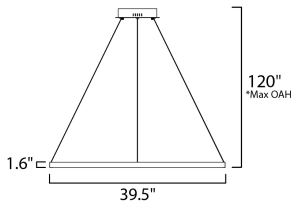

MEASUREMENTS

DIMENSION : 39.5" L x 39.5" W x 1.5" H
 MAX OAH : 118" OAH
 CANOPY : 10" W x 2" H x 10" L
 HANGING WEIGHT : 6.16 lb

LAMPING

INPUT VOLTAGE : 120V
 LUMENS : 3,800 Rated (2,200 Del.)
 BULB : 1 x 41W LED PCB Integrated , 41W Total
 BULB INCLUDED : (Integrated)
 DIMMABLE : Dimmable with Bluetooth enabled device
 CRI : 90 CRI
 COLOR_TEMP : 2700-6000K