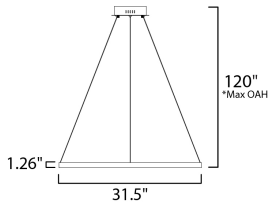

**MEASUREMENTS**

DIMENSION : 31.5" L x 31.5" W x 1.25" H  
 MAX OAH : 123" OAH  
 CANOPY : 8.25" W x 2" H x 8.25" L  
 HANGING WEIGHT : 4.4 lb

**LAMPING**

INPUT VOLTAGE : 120V  
 LUMENS : 3,000 Rated (1,500 Del.)  
 BULB : 1 x 35W LED PCB Integrated , 35W Total  
 BULB INCLUDED : (Integrated)  
 DIMMABLE : Dimmable with Bluetooth enabled device  
 CRI : 90 CRI  
 COLOR\_TEMP : 2700-6000K