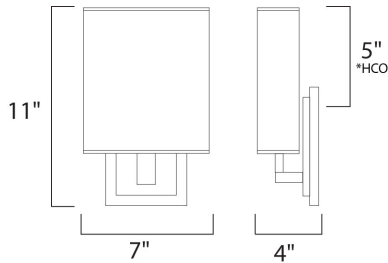

*height from center of outlet to the top of the fixture

MEASUREMENTS

DIMENSION : 7" W x 14" H x 4" Ext
 MAX OAH : 4.49" W x 10.79" H
 HANGING WEIGHT : 1.85 lb

LAMPING

INPUT VOLTAGE : 120V
 LUMENS : 1,050 Rated
 BULB : 2 x 6W LED PCB Integrated , 12W Total
 BULB INCLUDED : (Integrated)
 DIMMABLE : Triac CL
 CRI : 80+ CRI
 COLOR_TEMP : 3000K