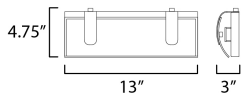

MEASUREMENTS

DIMENSION : 13" W x 4.75" H x 3" Ext
 BACK PLATE : 13" W x 4.25" H x 2.5" HCO
 HANGING WEIGHT : 2.2 lb

LAMPING

INPUT VOLTAGE : 120V
 LUMENS : 960 Rated (670 Del.)
 BULB : 1 x 12W LED PCB Integrated , 12W Total
 BULB INCLUDED : (Integrated)
 DIMMABLE : Y
 CRI : 90 CRI
 COLOR_TEMP : 3000K
 LIGHTING_DIRECTION : Directional