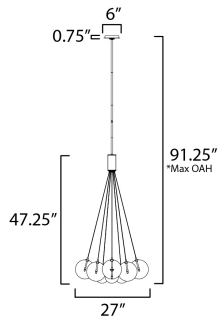

PRODUCT DESCRIPTION

Clusters of glass globes in various sizes and color are suspended from a central point and burst outward. Configurations include a 4-Light, 9-Light, and 12-Light cluster and can be mounted close to the ceiling or included down rods to extend the height. Choose from options of Clear or Frosted glass globe clusters paired with Satin Nickel frames for an airy transitional design or be bold with Mirror Smoked glass or a varied combination of the glass including amber tinted suspended on a Matte Black frame with thin black cables. Small-scaled LED G4 lamps are included with the fixtures and centered in the glass accentuating the scale of the glass.

MEASUREMENTS

DIMENSION : 27" L x 27" W x 47.25" H
 MAX OAH : 91.25" OAH
 CANOPY : 6" W x 0.75" H x 6" L
 HANGING WEIGHT : 10.78 lb

LAMPING

INPUT VOLTAGE : 120V
 LUMENS : 2,160 Rated (1,750 Del.)
 BULB : 12 x 1.8W LED G4 , 22W Total
 BULB INCLUDED : (Included)
 DIMMABLE : Y
 CRI : 90 CRI
 COLOR_TEMP : 3000K

*max overall height

FINISHES OPTION

-  Black (BK)
-  Satin Nickel (SN)

GLASS

Translucent Frost 54

MATERIAL

Steel, Glass

RATINGS