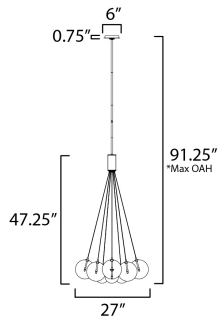

PRODUCT DESCRIPTION

Clusters of glass globes in various sizes and color are suspended from a central point and burst outward. Configurations include a 4-Light, 9-Light, and 12-Light cluster and can be mounted close to the ceiling or included down rods to extend the height. Choose from options of Clear or Frosted glass globe clusters paired with Satin Nickel frames for an airy transitional design or be bold with Mirror Smoked glass or a varied combination of the glass including amber tinted suspended on a Matte Black frame with thin black cables. Small-scaled LED G4 lamps are included with the fixtures and centered in the glass accentuating the scale of the glass.

MEASUREMENTS

DIMENSION : 27" L x 27" W x 47.25" H
 MAX OAH : 91.25" OAH
 CANOPY : 6" W x 0.75" H x 6" L
 HANGING WEIGHT : 10.78 lb

LAMPING

INPUT VOLTAGE : 120V
 LUMENS : 2,160 Rated (1,750 Del.)
 BULB : 12 x 1.8W LED G4 , 22W Total
 BULB INCLUDED : (Included)
 DIMMABLE : Y
 CRI : 90 CRI
 COLOR_TEMP : 3000K

*max overall height

FINISHES OPTION

-  Black (BK)
-  Satin Nickel (SN)

GLASS

Clear 18

MATERIAL

Steel, Glass

RATINGS