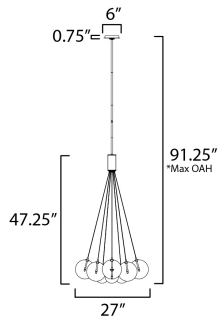

PRODUCT DESCRIPTION

Clusters of glass globes in various sizes and color are suspended from a central point and burst outward. Configurations include a 4-Light, 9-Light, and 12-Light cluster and can be mounted close to the ceiling or included down rods to extend the height. Choose from options of Clear or Frosted glass globe clusters paired with Satin Nickel frames for an airy transitional design or be bold with Mirror Smoked glass or a varied combination of the glass including amber tinted suspended on a Matte Black frame with thin black cables. Small-scaled LED G4 lamps are included with the fixtures and centered in the glass accentuating the scale of the glass.

MEASUREMENTS

DIMENSION : 27" L x 27" W x 47.25" H
 MAX OAH : 91.25" OAH
 CANOPY : 6" W x 0.75" H x 6" L
 HANGING WEIGHT : 10.78 lb

LAMPING

INPUT VOLTAGE : 120V
 LUMENS : 2,160 Rated (1,750 Del.)
 BULB : 12 x 1.8W LED G4 , 22W Total
 BULB INCLUDED : (Included)
 DIMMABLE : Y
 CRI : 90 CRI
 COLOR_TEMP : 3000K

*max overall height

FINISHES OPTION

- Black (BK)
- Satin Nickel (SN)

GLASS

Multi Color 148

MATERIAL

Steel, Glass

RATINGS