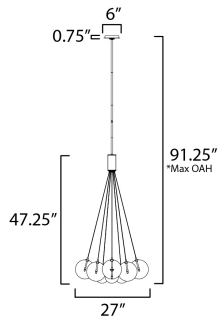

PRODUCT DESCRIPTION

Clusters of glass globes in various sizes and color are suspended from a central point and burst outward. Configurations include a 4-Light, 9-Light, and 12-Light cluster and can be mounted close to the ceiling or included down rods to extend the height. Choose from options of Clear or Frosted glass globe clusters paired with Satin Nickel frames for an airy transitional design or be bold with Mirror Smoked glass or a varied combination of the glass including amber tinted suspended on a Matte Black frame with thin black cables. Small-scaled LED G4 lamps are included with the fixtures and centered in the glass accentuating the scale of the glass.

MEASUREMENTS

DIMENSION : 27" L x 27" W x 47.25" H
 MAX OAH : 91.25" OAH
 CANOPY : 6" W x 0.75" H x 6" L
 HANGING WEIGHT : 10.78 lb

LAMPING

INPUT VOLTAGE : 120V
 LUMENS : 2,160 Rated (1,750 Del.)
 BULB : 12 x 1.8W LED G4 , 22W Total
 BULB INCLUDED : (Included)
 DIMMABLE : Y
 CRI : 90 CRI
 COLOR_TEMP : 3000K

*max overall height

FINISHES OPTION

- Black (BK)
- Satin Nickel (SN)

GLASS

Graduating Smoke 142

MATERIAL

Steel, Glass

RATINGS