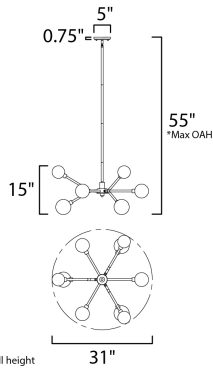

LAMPING

INPUT VOLTAGE : 120V
LUMENS : 4,050 Rated
BULB : 9 x 4W LED G9 , 36W Total
BULB INCLUDED : (Included)
DIMMABLE : Triac CL
CRI : 90+ CRI
COLOR_TEMP : 3000K

*max overall height

Always consult a qualified electrician before installing any lighting product.