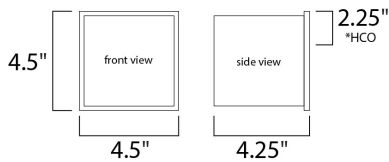

PRODUCT DESCRIPTION

*height from center of outlet to the top of the fixture

MEASUREMENTS

DIMENSION : 4.5" W x 4.5" H x 4.25" Ext
 MAX OAH :
 HANGING WEIGHT : 2.33 lb

LAMPING

INPUT VOLTAGE : 120V
 LUMENS : 420 Rated (316 Del.)
 BULB : 2 x 3W LED PCB Integrated , 6W Total
 BULB INCLUDED : (Integrated)
 DIMMABLE : ELV Or Triac CL
 CRI : 90+ CRI
 COLOR_TEMP : 3000K
 LIGHTING_DIRECTION : Directional

FINISHES OPTION

-  Black
-  Bronze
-  Satin Aluminum

MATERIAL

Aluminum

RATINGS

cETLus
 Wet Location
 For Outdoor

ADDITIONAL

INSTALL UP/DOWN: Up
 RATED LIFE 50000 Hours
 OPERATING TEMPERATURE:
 -20°C (-4°F), 40°C (104°F)