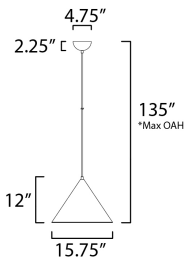

*max overall height

MEASUREMENTS

- DIMENSION : 15.75" L x 15.75" W x 11.25" H
- MAX OAH : 136" OAH
- CANOPY : 4.75" W x 2.5" H x 4.75" L
- HANGING WEIGHT : 4.65 lb

LAMPING

- INPUT VOLTAGE : 120V
- LUMENS : 2,660 Rated (1,600 Del.)
- BULB : 1 x 38W LED AC Integrated , 38W Total
- BULB INCLUDED : (Integrated)
- DIMMABLE : ELV
- CRI : 90+ CRI
- COLOR_TEMP : 3000K

FINISHES OPTION

- Black
- Matte White

MATERIAL

Acrylic, Aluminum

RATINGS

cETLus
Dry Location

ADDITIONAL

ADJUSTABLE
SLOPE: 30
RATED LIFE 50000 Hours
OPERATING TEMPERATURE:
-20°C (-4°F), 40°C (104°F)